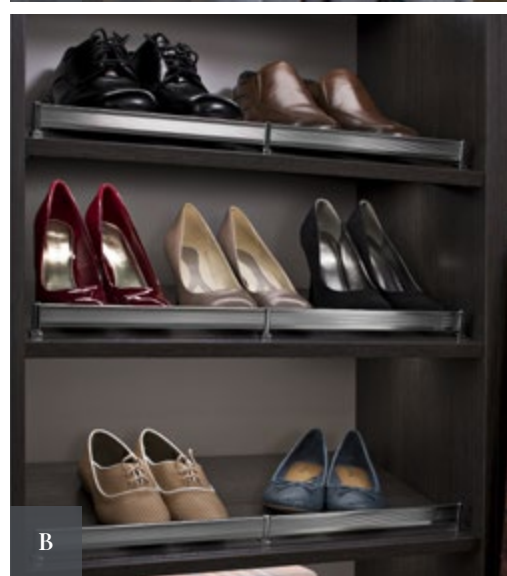

Closet Accessories

- A Pull down closet rod
- B Synergy shoe fences
- C Hangar holder
- D 345 degree mirror pull out
- E Cleat with hooks
- F Tie butler
- G Drawer iron board
- H Iron and board holder
- I Shepherd's hook
- J Floating shelves
- K Acrylic lingerie/sock dividers
- L White resin drawer dividers
- M Acrylic shelf dividers

Laundry & Pantry Accessories

- N 4 stick broom holder
- O Single stick broom holder on wall cleat
- P Butcher block countertop
- Q Pull out wine rack
- R Pull out spice rack
- S Bergen Ash 1" high-pressure laminate countertop
- T Thermofoil countertop

Office Accessories

- U Desk leg
- V Desk grommet
- W Under desk cord organizer
- X Flip up dock station
- Y Outlet grommet
- Z Lock and key
- AA File drawer