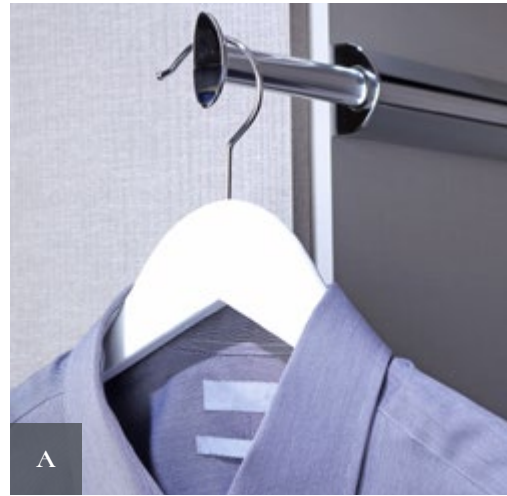

X

Y

Z

- A** Paper towel holder
- B** Horizontal bike rack
- C** 5" bike hook
- D** Bike pulley
- E** Golf accessory holder
- F** Fishing rod holder
- G** Tennis accessory holder
- H** Sports equipment holder
- I** Mesh storage bin
- J** Screw driver holder
- K** Garden center
- L** 12" x 3" basket (also in 12" x 8")
- M** 12" x 18" basket
- N** Flat solid shelf (available in 24" or 40" wide)
- O** Angled shoe rack
- P** 24" x 14" flat wire shelf (also available 48" wide)
- Q** Leg leveler
- R** 24" long tool bar
- S** 8" double hook
- T** 4" double hook
- U** Double utility hook
- V** "S" hook
- W** 6" J hook
- X** 8" loop hook
- Y** Ski rack
- Z** Hylofts (available in White/Black; sizes 4' x 8', 3' x 4', 4' x 4', 2' x 8' and 2' x 3')