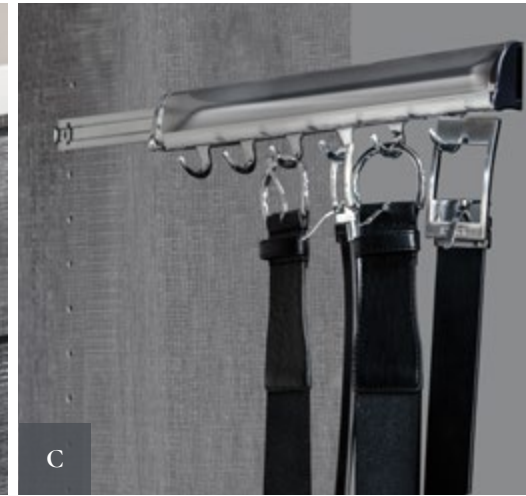

X

Y

Z

- A** Paper towel holder
- B** Horizontal bike rack
- C** 5" bike hook
- D** Bike pulley
- E** Golf accessory holder
- F** Fishing rod holder
- G** Tennis accessory holder
- H** Sports equipment holder
- I** Mesh storage bin
- J** Screw driver holder
- K** Garden center
- L** 12" x 3" basket (also in 12" x 8")
- M** 12" x 18" basket
- N** Flat solid shelf (available in 24" or 40" wide)
- O** Angled shoe rack
- P** 24" x 14" flat wire shelf (also available 48" wide)
- Q** Leg leveler
- R** 24" long tool bar
- S** 8" double hook
- T** 4" double hook
- U** Double utility hook
- V** "S" hook
- W** 6" J hook
- X** 8" loop hook
- Y** Ski rack
- Z** Hylofts (available in White/Black; sizes 4' x 8', 3' x 4', 4' x 4', 2' x 8' and 2' x 3')