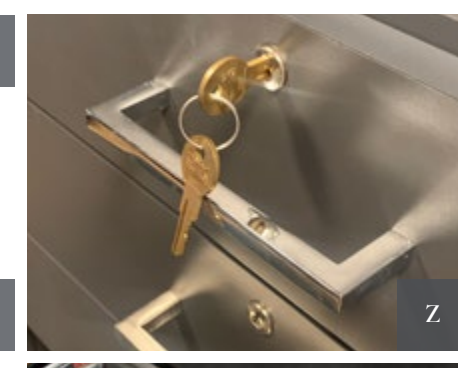

Closet Accessories

- A Pull down closet rod
- B Synergy shoe fences
- C Hangar holder
- D 345 degree mirror pull out
- E Cleat with hooks
- F Tie butler
- G Drawer iron board
- H Iron and board holder
- I Shepherd's hook
- J Floating shelves
- K Acrylic lingerie/sock dividers
- L White resin drawer dividers
- M Acrylic shelf dividers

Laundry & Pantry Accessories

- N 4 stick broom holder
- O Single stick broom holder on wall cleat
- P Butcher block countertop
- Q Pull out wine rack
- R Pull out spice rack
- S Bergen Ash 1" high-pressure laminate countertop
- T Thermofoil countertop

Office Accessories

- U Desk leg
- V Desk grommet
- W Under desk cord organizer
- X Flip up dock station
- Y Outlet grommet
- Z Lock and key
- AA File drawer