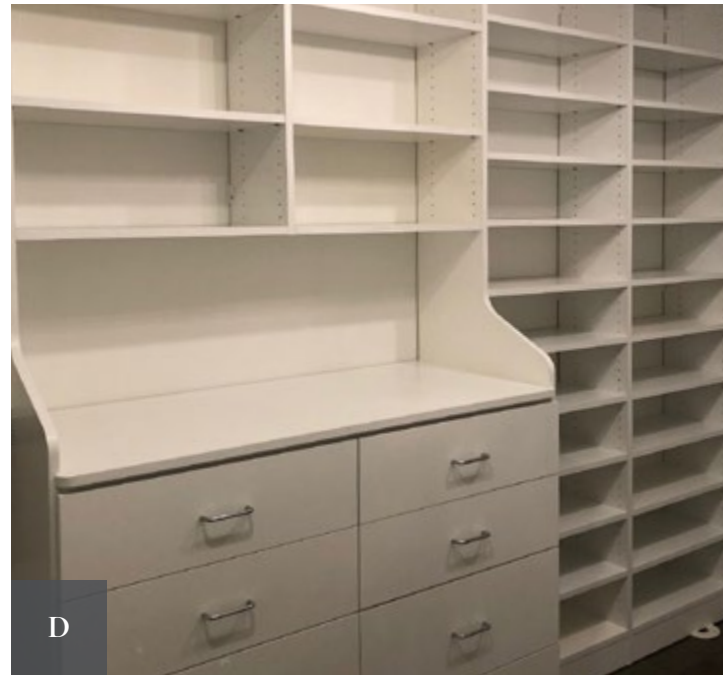

Function and Style at Any Size

Whether you want a walk-in closet, reach-in, or built-in wall unit, your custom closet will let you view all your belongings in one space.

Pictured:

- **A** Weekend Getaway melamine with Shaker fronts, emerald handles, and suspended closet
- **B** White melamine with Flat fronts, square oil handles, and mixed closet
- **C** White chocolate island with Aspen fronts and custom glass countertop cut outs
- **D** White melamine with Slab melamine fronts
- **E** White melamine with Flat fronts, bar pull chrome handles, and mixed closet
- **F** White melamine with Flat fronts, square chrome handles, and suspended closet
- **G** White melamine with Flat fronts, standard chrome handles, and suspended closet
- **H** Chino melamine with Flat fronts, Metro chrome handle with shoe cubbies, and mixed closet