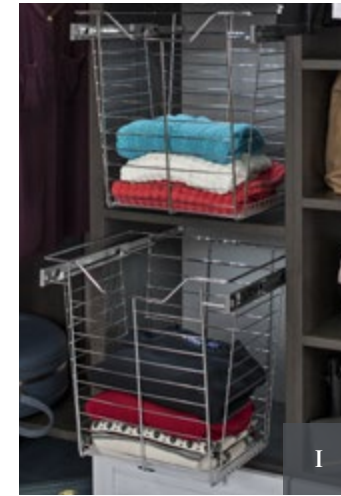

X

Y

Z

- A** Paper towel holder
- B** Horizontal bike rack
- C** 5" bike hook
- D** Bike pulley
- E** Golf accessory holder
- F** Fishing rod holder
- G** Tennis accessory holder
- H** Sports equipment holder
- I** Mesh storage bin
- J** Screw driver holder
- K** Garden center
- L** 12" x 3" basket (also in 12" x 8")
- M** 12" x 18" basket
- N** Flat solid shelf (available in 24" or 40" wide)
- O** Angled shoe rack
- P** 24" x 14" flat wire shelf (also available 48" wide)
- Q** Leg leveler
- R** 24" long tool bar
- S** 8" double hook
- T** 4" double hook
- U** Double utility hook
- V** "S" hook
- W** 6" J hook
- X** 8" loop hook
- Y** Ski rack
- Z** Hylofts (available in White/Black; sizes 4' x 8', 3' x 4', 4' x 4', 2' x 8' and 2' x 3')