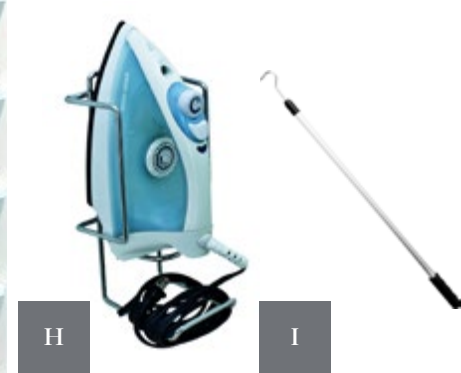

Closet Accessories

- A Pull down closet rod
- B Synergy shoe fences
- C Hangar holder
- D 345 degree mirror pull out
- E Cleat with hooks
- F Tie butler
- G Drawer iron board
- H Iron and board holder
- I Shepherd's hook
- J Floating shelves
- K Acrylic lingerie/sock dividers
- L White resin drawer dividers
- M Acrylic shelf dividers

Laundry & Pantry Accessories

- N 4 stick broom holder
- O Single stick broom holder on wall cleat
- P Butcher block countertop
- Q Pull out wine rack
- R Pull out spice rack
- S Bergen Ash 1" high-pressure laminate countertop
- T Thermofoil countertop

Office Accessories

- U Desk leg
- V Desk grommet
- W Under desk cord organizer
- X Flip up dock station
- Y Outlet grommet
- Z Lock and key
- AA File drawer