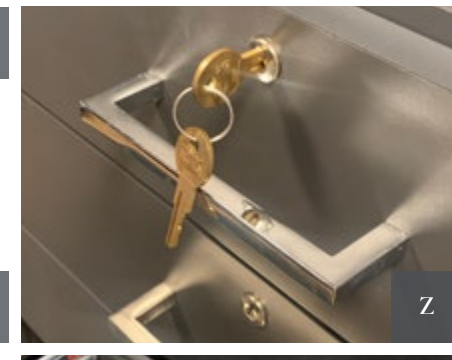

Closet Accessories

- A Pull down closet rod
- B Synergy shoe fences
- C Hangar holder
- D 345 degree mirror pull out
- E Cleat with hooks
- F Tie butler
- G Drawer iron board
- H Iron and board holder
- I Shepherd's hook
- J Floating shelves
- K Acrylic lingerie/sock dividers
- L White resin drawer dividers
- M Acrylic shelf dividers

Laundry & Pantry Accessories

- N 4 stick broom holder
- O Single stick broom holder on wall cleat
- P Butcher block countertop
- Q Pull out wine rack
- R Pull out spice rack
- S Bergen Ash 1" high-pressure laminate countertop
- T Thermofoil countertop

Office Accessories

- U Desk leg
- V Desk grommet
- W Under desk cord organizer
- X Flip up dock station
- Y Outlet grommet
- Z Lock and key
- AA File drawer