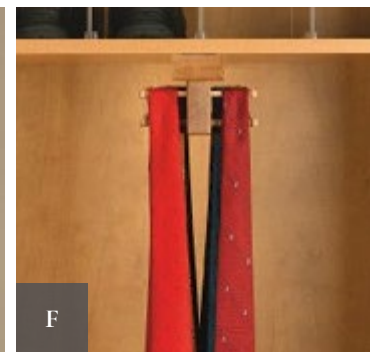

Closet Accessories

- A Pull down closet rod
- B Synergy shoe fences
- C Hangar holder
- D 345 degree mirror pull out
- E Cleat with hooks
- F Tie butler
- G Drawer iron board
- H Iron and board holder
- I Shepherd's hook
- J Floating shelves
- K Acrylic lingerie/sock dividers
- L White resin drawer dividers
- M Acrylic shelf dividers

Laundry & Pantry Accessories

- N 4 stick broom holder
- O Single stick broom holder on wall cleat
- P Butcher block countertop
- Q Pull out wine rack
- R Pull out spice rack
- S Bergen Ash 1" high-pressure laminate countertop
- T Thermofoil countertop

Office Accessories

- U Desk leg
- V Desk grommet
- W Under desk cord organizer
- X Flip up dock station
- Y Outlet grommet
- Z Lock and key
- AA File drawer