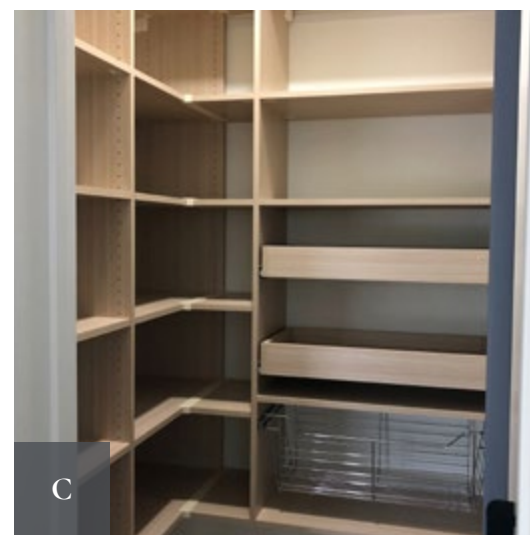

C

Kitchen Pantry

Store your favorite food in a sleek custom pantry. We can help get rid of your mismatched storage, and transform your space into the beautiful, organized pantry of your dreams.

Pictured:

- **A** White melamine Lazy Lee pantry system
- **B** White melamine with pantry tray dividers and roll outs
- **C** Summer Breeze melamine with pantry pull outs and basket
- **D** White pantry system with vertical tray dividers, radius corner shelves, and wine pull out