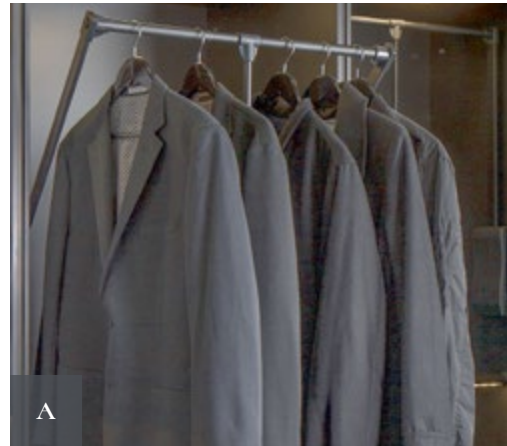

Closet Accessories

- A Pull down closet rod
- B Synergy shoe fences
- C Hangar holder
- D 345 degree mirror pull out
- E Cleat with hooks
- F Tie butler
- G Drawer iron board
- H Iron and board holder
- I Shepherd's hook
- J Floating shelves
- K Acrylic lingerie/sock dividers
- L White resin drawer dividers
- M Acrylic shelf dividers

Laundry & Pantry Accessories

- N 4 stick broom holder
- O Single stick broom holder on wall cleat
- P Butcher block countertop
- Q Pull out wine rack
- R Pull out spice rack
- S Bergen Ash 1" high-pressure laminate countertop
- T Thermofoil countertop

Office Accessories

- U Desk leg
- V Desk grommet
- W Under desk cord organizer
- X Flip up dock station
- Y Outlet grommet
- Z Lock and key
- AA File drawer