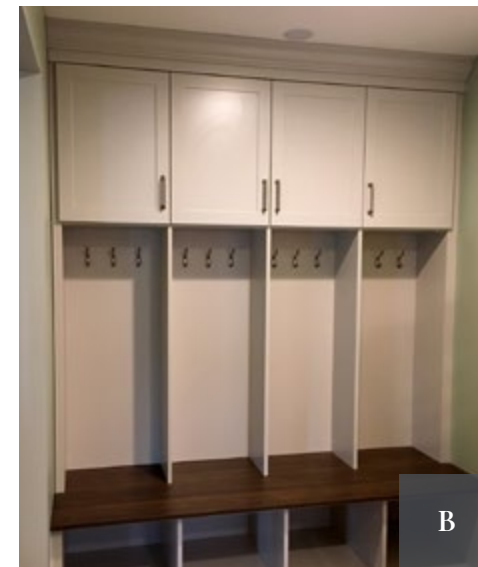

B

Laundry & Mudroom

Create a space for your outdoor gear, boots, backpacks, umbrellas, beach toys, and more. We can also install a convenient laundry area. Our experienced designers will make arriving at your home more enjoyable than ever.

Pictured:

- **A** White melamine laundry room with Flat fronts and Chrome Metro handles
- **B** Morning Dew melamine with Shaker fronts, Cocoa Bean countertop, crown and base molding
- **C** White melamine mudroom with After Hours countertop
- **D** Moonlight upper unit with Shaker fronts and bottom portion Tea For Two
- **E** River Rock with Slab melamine fronts and Moonlight countertop