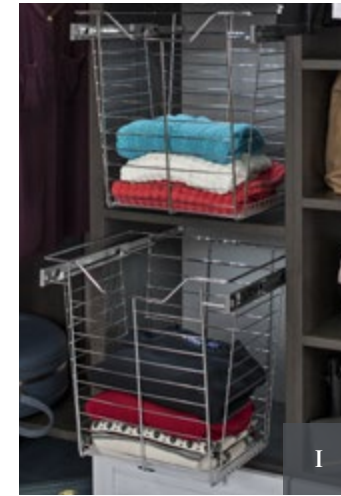

Closet Accessories

From belt hooks to jewelry cabinets and pull-out hampers, these accessories provide the perfect finishing touch to your newly organized space.

- **A** Synergy valet pole: Polished Chrome, Satin Nickel, Black, Matte Gold, Slate Grey
- **B** Synergy tie rack: Polished Chrome, Satin Nickel, Black, Matte Gold, Slate Grey
- **C** Synergy belt tack: Polished Chrome, Satin Nickel, Black, Matte Gold, Slate Grey
- **D** Scarf rack: Polished Chrome, Satin Nickel, Black, Matte Gold, Slate Grey
- **E** Slack pull out: Polished Chrome, Satin Nickel, Black, Matte Gold, Slate Grey
- **F** Standard jewelry tray design
- **G** Sunglass tray
- **H** Tie and belt tray
- **I** Standard chrome hamper basket: Polished Chrome, Satin Nickel, Black, Matte Gold, Slate Grey
- **J** Standard chrome hamper basket with canvas liner: Polished Chrome, Satin Nickel, Black, Matte Gold, Slate Grey
- **K** Standard tilt hamper with canvas liner
- **L** Synergy tilt hamper
- **M** Synergy hamper basket

Color options:
See above for availability.