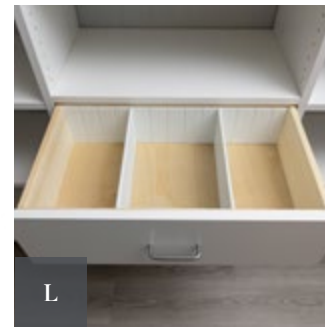

Closet Accessories

- A Pull down closet rod
- B Synergy shoe fences
- C Hangar holder
- D 345 degree mirror pull out
- E Cleat with hooks
- F Tie butler
- G Drawer iron board
- H Iron and board holder
- I Shepherd's hook
- J Floating shelves
- K Acrylic lingerie/sock dividers
- L White resin drawer dividers
- M Acrylic shelf dividers

Laundry & Pantry Accessories

- N 4 stick broom holder
- O Single stick broom holder on wall cleat
- P Butcher block countertop
- Q Pull out wine rack
- R Pull out spice rack
- S Bergen Ash 1" high-pressure laminate countertop
- T Thermofoil countertop

Office Accessories

- U Desk leg
- V Desk grommet
- W Under desk cord organizer
- X Flip up dock station
- Y Outlet grommet
- Z Lock and key
- AA File drawer