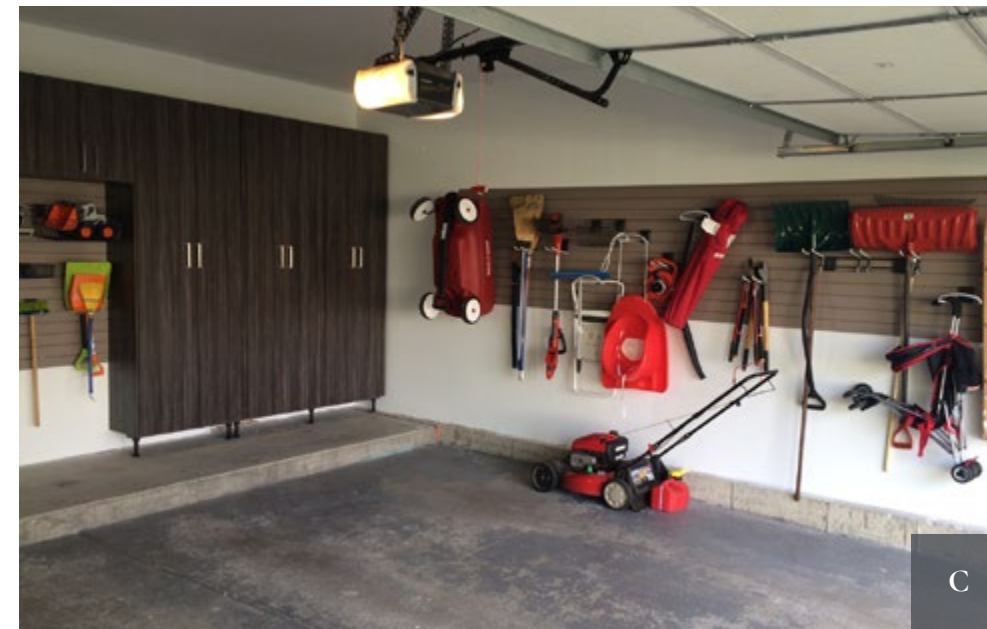

Garage

We offer storage solutions for all your power tools, gardening supplies, and sports equipment. An organized garage creates a more appealing environment.

Pictured:

- **A** Moonlight garage cabinet with Flat fronts and custom handles
- **B** Moonlight garage cabinet with Flat fronts and custom handles
- **C** After Hours melamine with Gray Slatwall
- **D** After Hours melamine with Gray Slatwall
- **E** Rain Cloud garage cabinet with Flat fronts, Metro Chrome handles, and butcher block

C