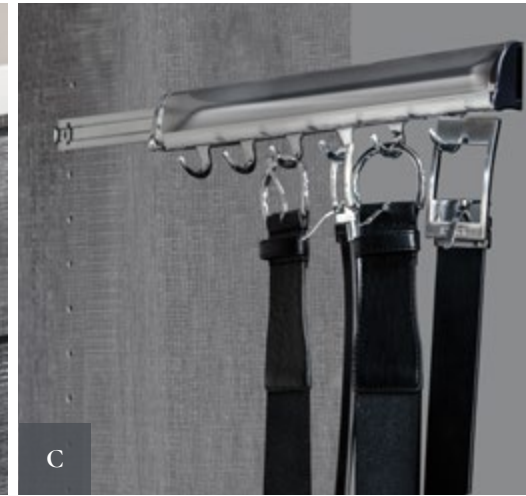

Closet Accessories

From belt hooks to jewelry cabinets and pull-out hampers, these accessories provide the perfect finishing touch to your newly organized space.

- **A** Synergy valet pole: Polished Chrome, Satin Nickel, Black, Matte Gold, Slate Grey
- **B** Synergy tie rack: Polished Chrome, Satin Nickel, Black, Matte Gold, Slate Grey
- **C** Synergy belt tack: Polished Chrome, Satin Nickel, Black, Matte Gold, Slate Grey
- **D** Scarf rack: Polished Chrome, Satin Nickel, Black, Matte Gold, Slate Grey
- **E** Slack pull out: Polished Chrome, Satin Nickel, Black, Matte Gold, Slate Grey
- **F** Standard jewelry tray design
- **G** Sunglass tray
- **H** Tie and belt tray
- **I** Standard chrome hamper basket: Polished Chrome, Satin Nickel, Black, Matte Gold, Slate Grey
- **J** Standard chrome hamper basket with canvas liner: Polished Chrome, Satin Nickel, Black, Matte Gold, Slate Grey
- **K** Standard tilt hamper with canvas liner
- **L** Synergy tilt hamper
- **M** Synergy hamper basket

Color options:
See above for availability.