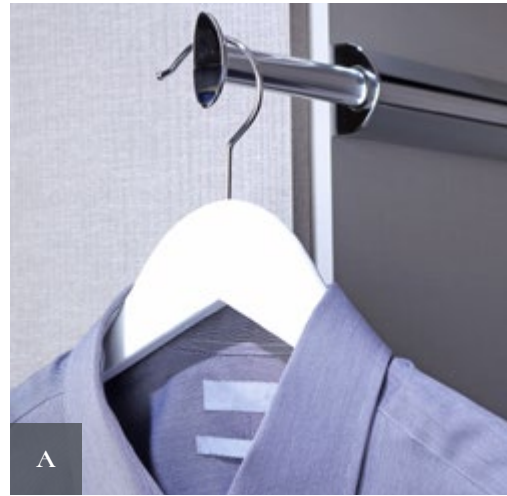

Closet Accessories

From belt hooks to jewelry cabinets and pull-out hampers, these accessories provide the perfect finishing touch to your newly organized space.

- **A** Synergy valet pole: Polished Chrome, Satin Nickel, Black, Matte Gold, Slate Grey
- **B** Synergy tie rack: Polished Chrome, Satin Nickel, Black, Matte Gold, Slate Grey
- **C** Synergy belt tack: Polished Chrome, Satin Nickel, Black, Matte Gold, Slate Grey
- **D** Scarf rack: Polished Chrome, Satin Nickel, Black, Matte Gold, Slate Grey
- **E** Slack pull out: Polished Chrome, Satin Nickel, Black, Matte Gold, Slate Grey
- **F** Standard jewelry tray design
- **G** Sunglass tray
- **H** Tie and belt tray
- **I** Standard chrome hamper basket: Polished Chrome, Satin Nickel, Black, Matte Gold, Slate Grey
- **J** Standard chrome hamper basket with canvas liner: Polished Chrome, Satin Nickel, Black, Matte Gold, Slate Grey
- **K** Standard tilt hamper with canvas liner
- **L** Synergy tilt hamper
- **M** Synergy hamper basket

Color options:
See above for availability.