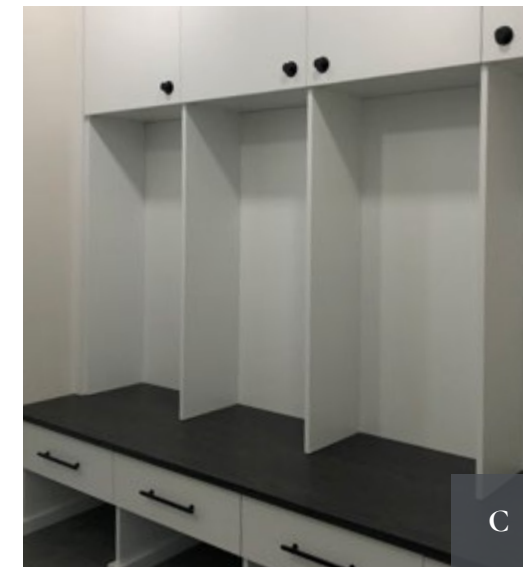

B

C

Laundry & Mudroom

Create a space for your outdoor gear, boots, backpacks, umbrellas, beach toys, and more. We can also install a convenient laundry area. Our experienced designers will make arriving at your home more enjoyable than ever.

Pictured:

- **A** White melamine laundry room with Flat fronts and Chrome Metro handles
- **B** Morning Dew melamine with Shaker fronts, Cocoa Bean countertop, crown and base molding
- **C** White melamine mudroom with After Hours countertop
- **D** Moonlight upper unit with Shaker fronts and bottom portion Tea For Two
- **E** River Rock with Slab melamine fronts and Moonlight countertop